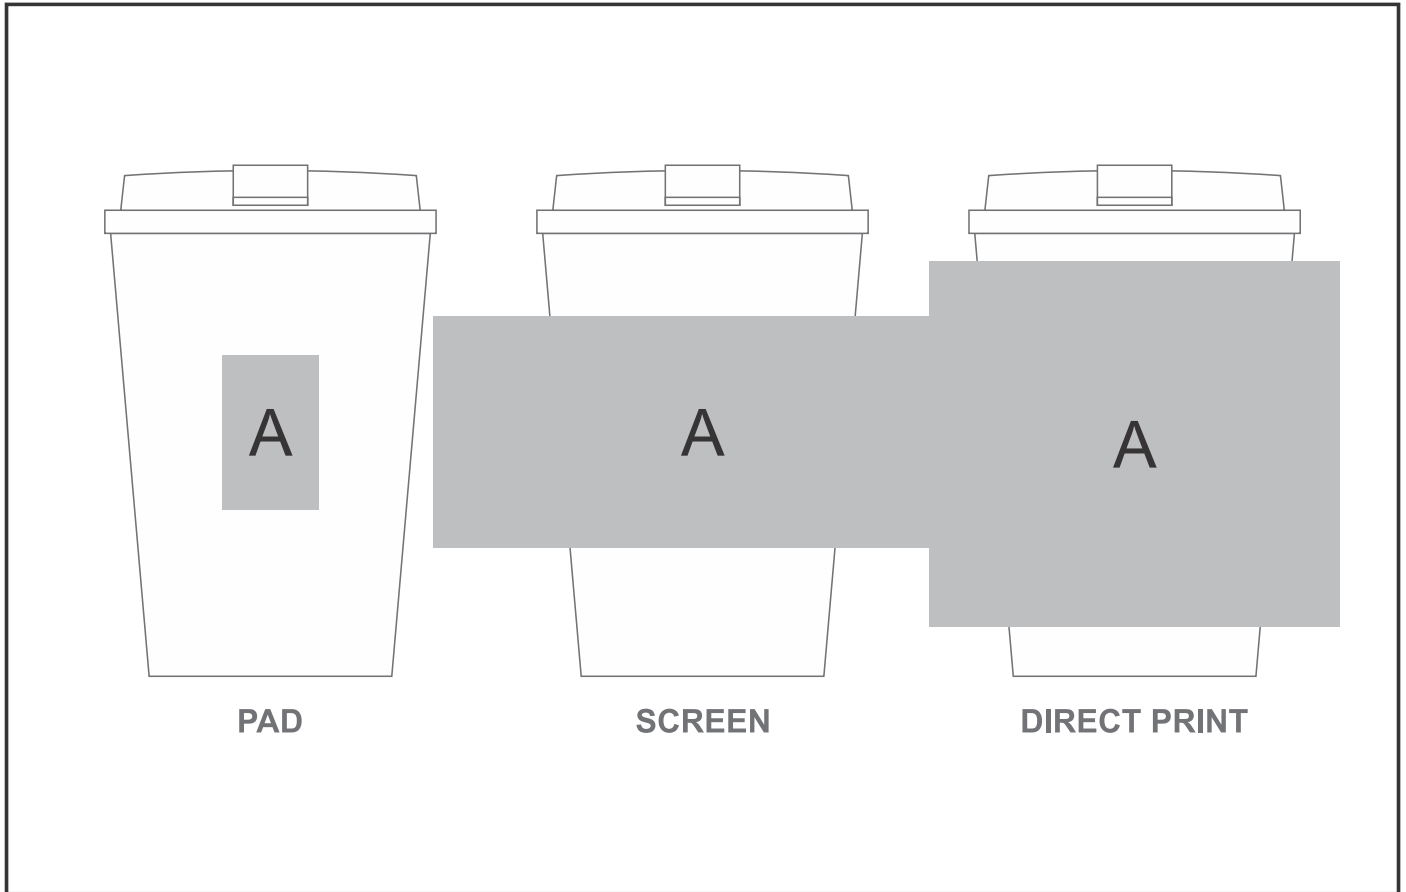

DR-AL-209-B

Wednesday Double-Wall Tumbler – 350ml

Need to know:

- Includes 1-Colour, 1-Position Screen Wrap (setup fees apply)
- **Cannot guarantee the lid will line up with the print.**

Branding Options:

Position A

1. Pad Printing (PB)
4 Colours
Size: 25mm wide x 40mm high
2. Screen Print (SW)
1 Colour
Size: 150mm wide x 60mm high
3. Digital Print Drinkware (DP-C)
Full Colour
Size: 100mm wide x 80mm high
4. Digital Print Drinkware (DP-D)
Full Colour
Size: 275mm wide x 95mm high